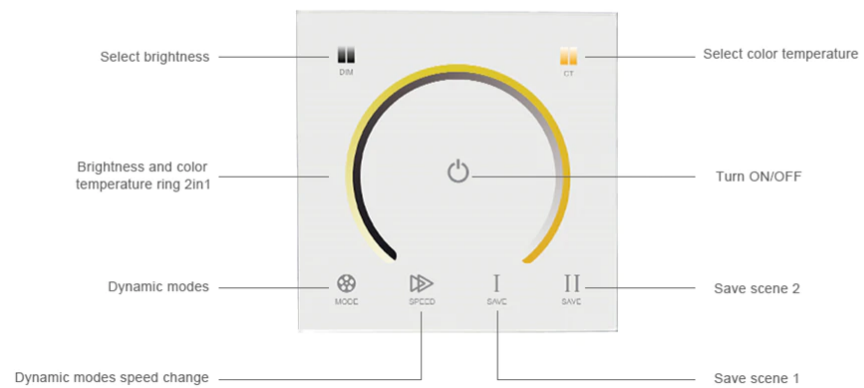

Direction for Use